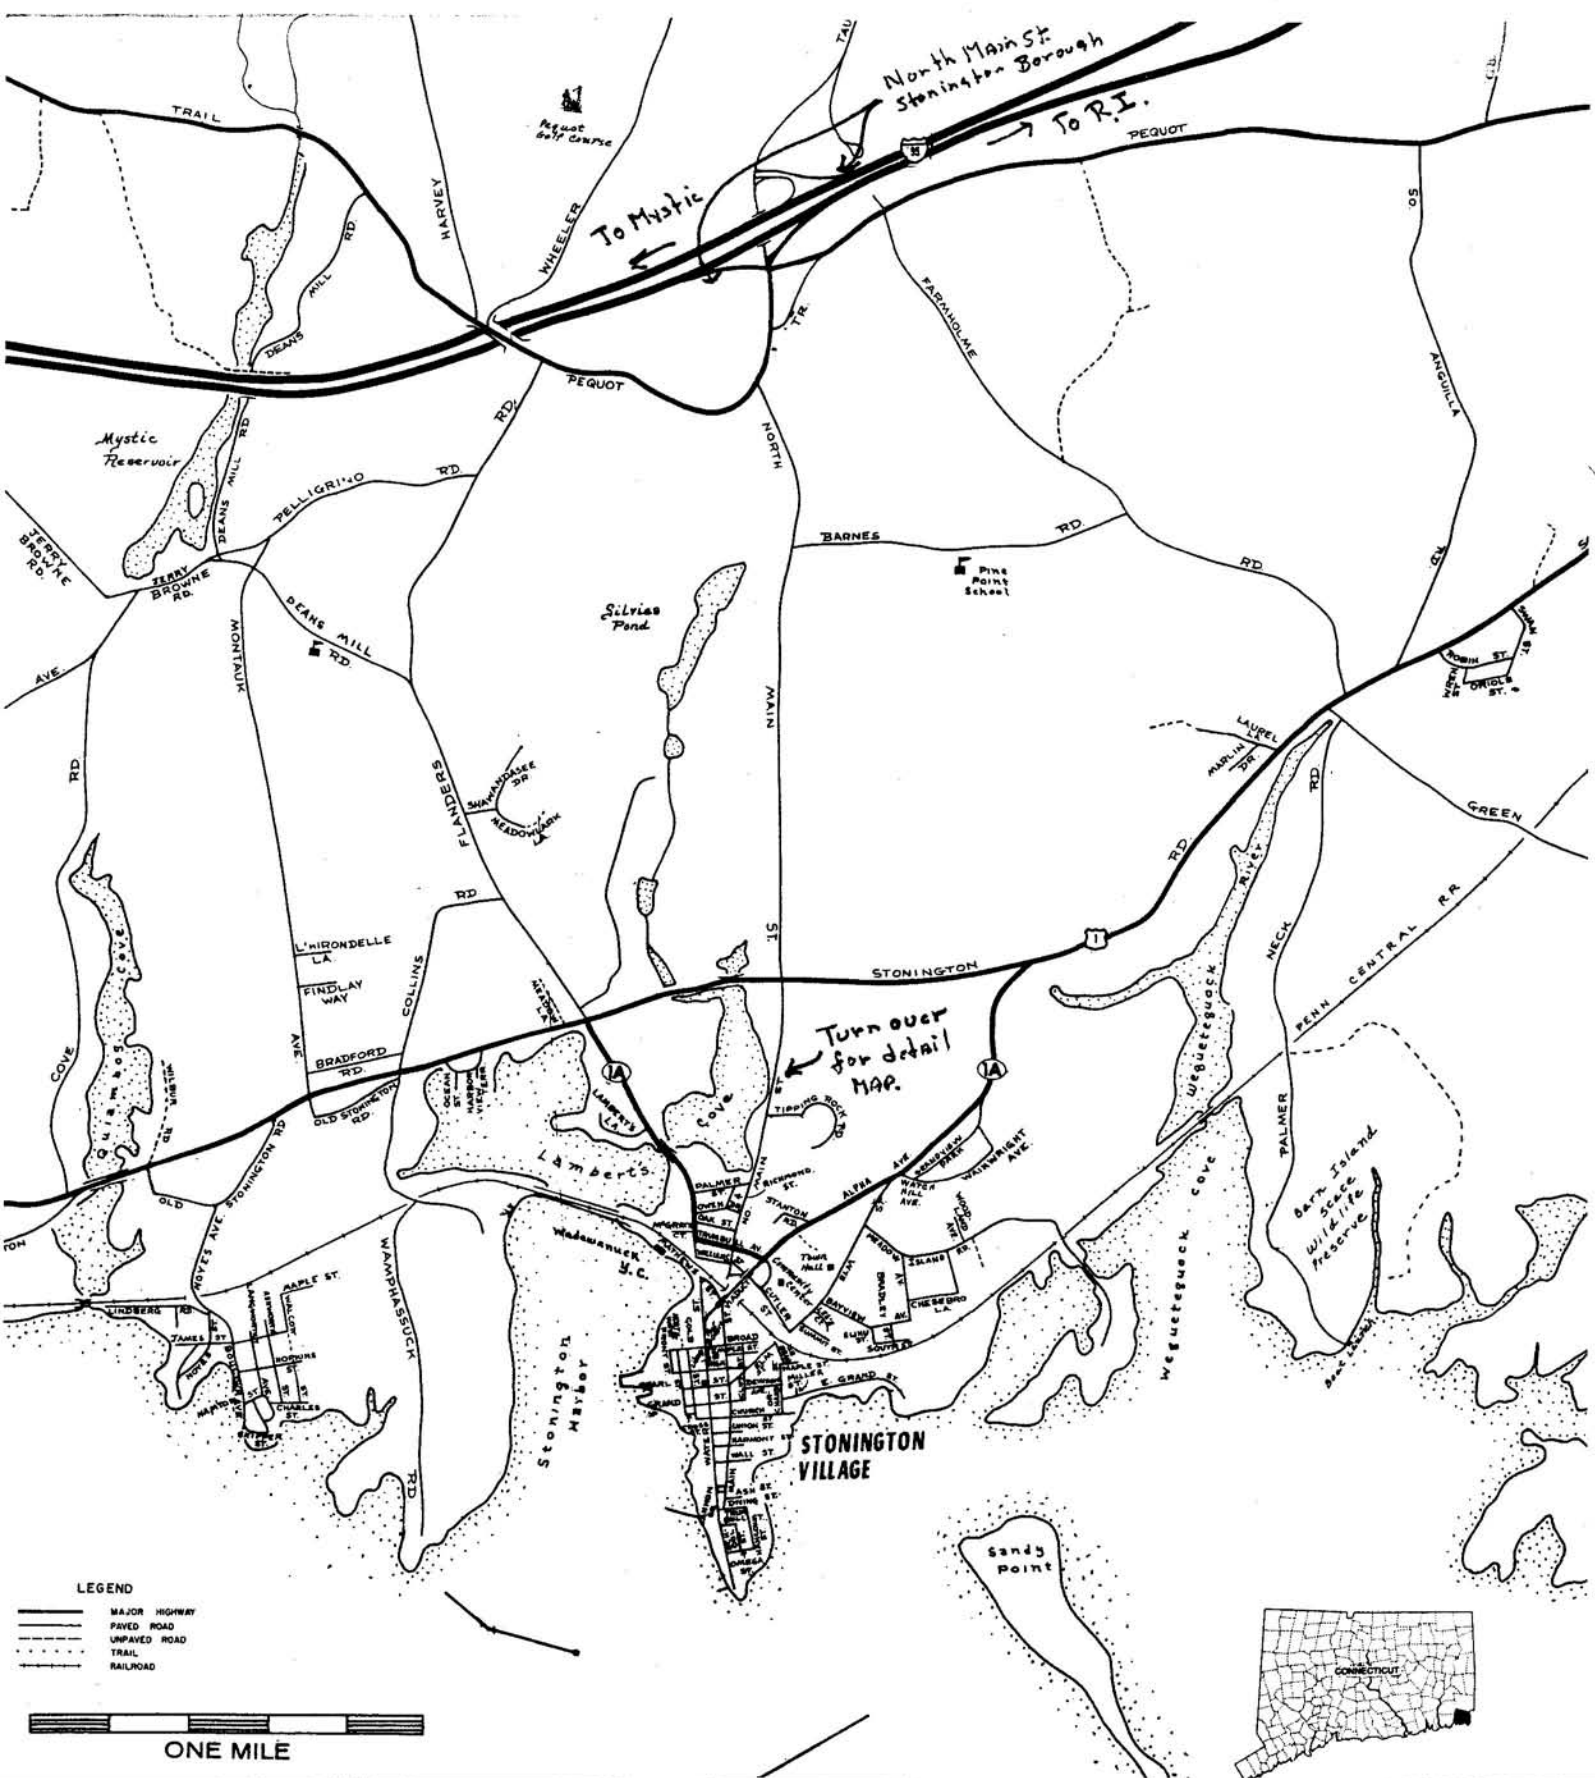

AREA MAP FROM ROUTE 95

- LEGEND**
- MAJOR HIGHWAY
 - PAVED ROAD
 - UNPAVED ROAD
 - TRAIL
 - RAILROAD

ONE MILE

To Mystic ←

North Main St
Stonington Borough

→ To R.I.

Turn over
for detail
MAP.

STONINGTON
VILLAGE